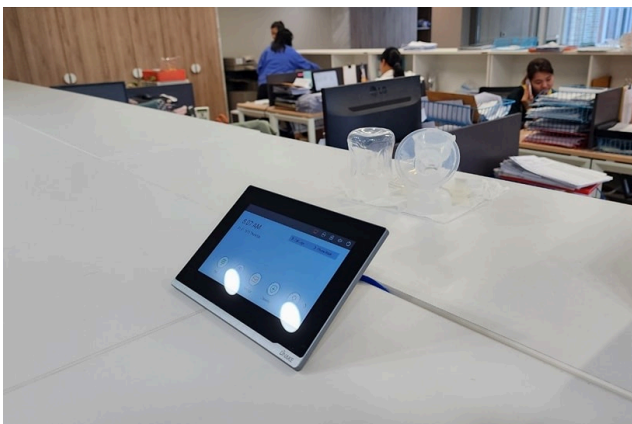

90+

Countries Covered

50,000+

Projects Completed

12,600,000+

Products Installed

RECENTLY INSTALLED | THAILAND

SMART INTERCOM FOR OFFICES

Countless customers have already chosen DNAKE as their go-to intercom solution provider.

Installed Products

- S213M Multi-button SIP Video Door Phone
- E216 7" Linux-based Indoor Monitor

90+

Countries Covered