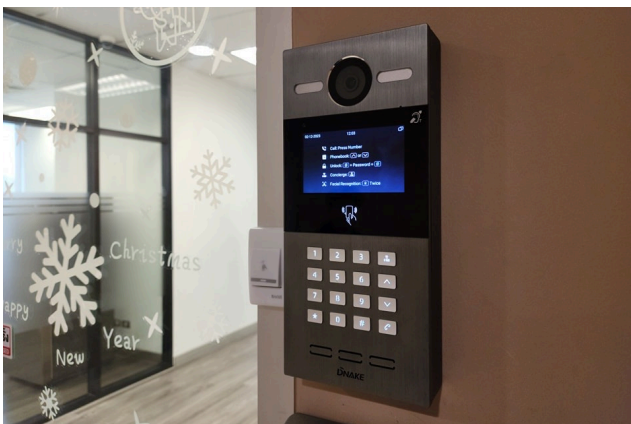

SMART INTERCOM FOR OFFICES

Countless customers have already chosen DNAKE as their go-to intercom solution provider.

Installed Products

- 902D-B6 Facial Recognition Door Phone
- A416 7" Android 10 Indoor Monitor

 **90+**
Countries Covered

 **50,000+**
Projects Completed

 **12,600,000+**
Products Installed

RECENTLY INSTALLED | THAILAND

SMART INTERCOM FOR OFFICES

Countless customers have already chosen DNAKE as their go-to intercom solution provider.

Installed Products

- 280D-R2 1-button SIP Video Door Phone
- E216 7" Linux-based Indoor Monitor

90+

Countries Covered

50,000+

Projects Completed

12,600,000+

Products Installed

RECENTLY INSTALLED | THAILAND

SMART INTERCOM FOR OFFICES

Countless customers have already chosen DNAKE as their go-to intercom solution provider.

Installed Products • S615 Facial Recognition Door Phone

 **90+**
Countries Covered