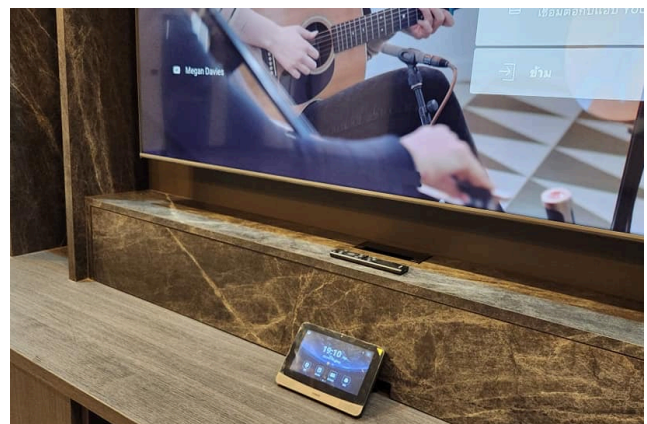

RECENTLY INSTALLED | THAILAND

SMART INTERCOM FOR VILLAS

Countless customers have already chosen DNAKE as their go-to intercom solution provider.

Installed Products

- 902D-B6 Facial Recognition Door Phone
- A416 7" Android 10 Indoor Monitor