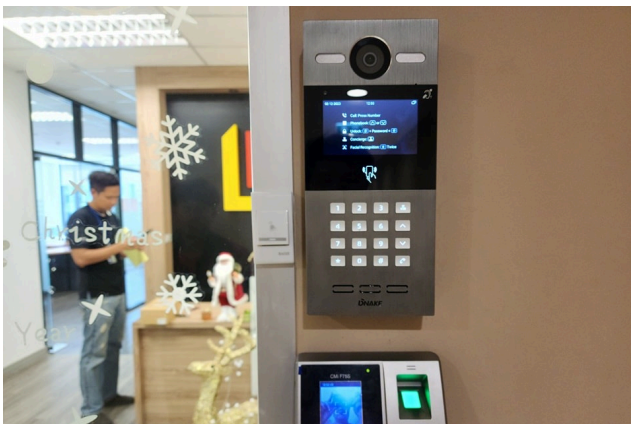

SMART INTERCOM FOR OFFICES

Countless customers have already chosen DNAKE as their go-to intercom solution provider.

Installed Products

- 902D-B6 Facial Recognition Door Phone
- A416 7" Android 10 Indoor Monitor

 **90+**
Countries Covered

 **50,000+**
Projects Completed

 **12,600,000+**
Products Installed

RECENTLY INSTALLED | THAILAND

SMART INTERCOM FOR OFFICES

Countless customers have already chosen DNAKE as their go-to intercom solution provider.

Installed Products

- 280D-R2 1-button SIP Video Door Phone
- E216 7" Linux-based Indoor Monitor

90+

Countries Covered

50,000+

Projects Completed

12,600,000+

Products Installed

RECENTLY INSTALLED | THAILAND

SMART INTERCOM FOR OFFICES

Countless customers have already chosen DNAKE as their go-to intercom solution provider.

Installed Products • S615 Facial Recognition Door Phone

 **90+**
Countries Covered