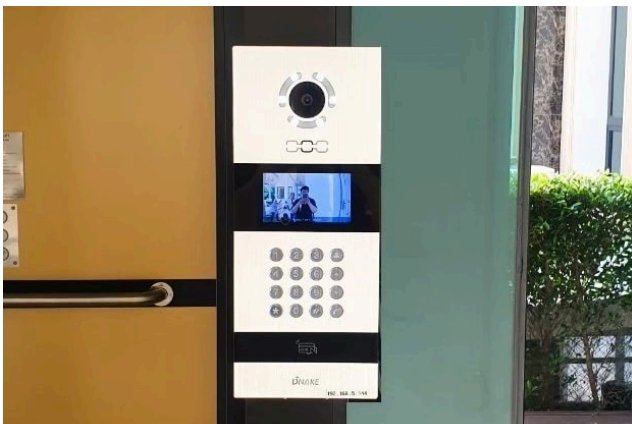

RECENTLY INSTALLED | THAILAND

SMART INTERCOM FOR OFFICES

Countless customers have already chosen DNAKE as their go-to intercom solution provider.

Installed Products

- 902D-B9 Facial Recognition Door Phone

90+

Countries Covered

50,000+

Projects Completed

12,600,000+

Products Installed