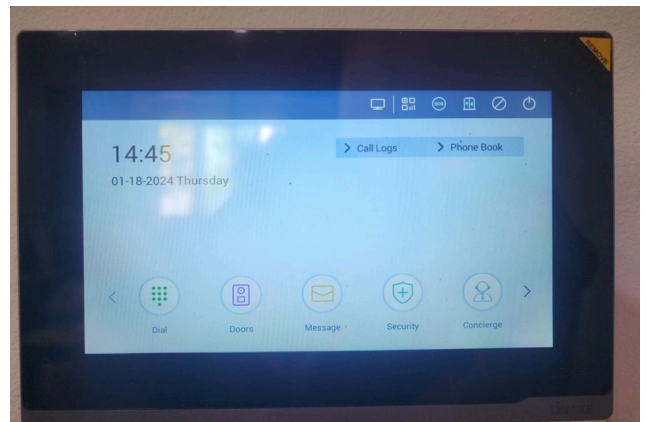

SMART INTERCOM FOR OFFICES

Countless customers have already chosen DNAKE as their go-to intercom solution provider.

Installed Products

- 902D-B6 Facial Recognition Door Phone
- A416 7" Android 10 Indoor Monitor

 **90+**
Countries Covered

 **50,000+**
Projects Completed

 **12,600,000+**
Products Installed

RECENTLY INSTALLED | THAILAND

SMART INTERCOM FOR OFFICES

Countless customers have already chosen DNAKE as their go-to intercom solution provider.

Installed Products

- 280D-R2 1-button SIP Video Door Phone
- E216 7" Linux-based Indoor Monitor

90+

Countries Covered

50,000+

Projects Completed

12,600,000+

Products Installed