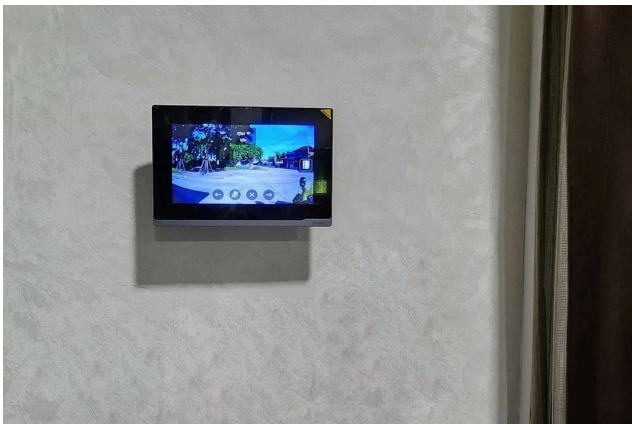

RECENTLY INSTALLED | THAILAND

SMART INTERCOM FOR VILLAS

Countless customers have already chosen DNAKE as their go-to intercom solution provider.

Installed Products

- 902D-B6 Facial Recognition Door Phone
- A416 7" Android 10 Indoor Monitor

90+

Countries Covered

50,000+

Projects Completed

12,600,000+

Products Installed

RECENTLY INSTALLED | THAILAND

SMART INTERCOM FOR VILLAS

Countless customers have already chosen DNAKE as their go-to intercom solution provider.

Installed Products

- S212 1-button SIP Video Door Phone
- E416 7" Android 10 Indoor Monitor

90+

Countries Covered

50,000+

- S212 1-button SIP Video Door Phone
- A416 7" Android 10 Indoor Monitor

90+
Countries Covered

50,000+
Projects Completed

12,600,000+
Products Installed

RECENTLY INSTALLED | THAILAND

SMART INTERCOM FOR VILLAS