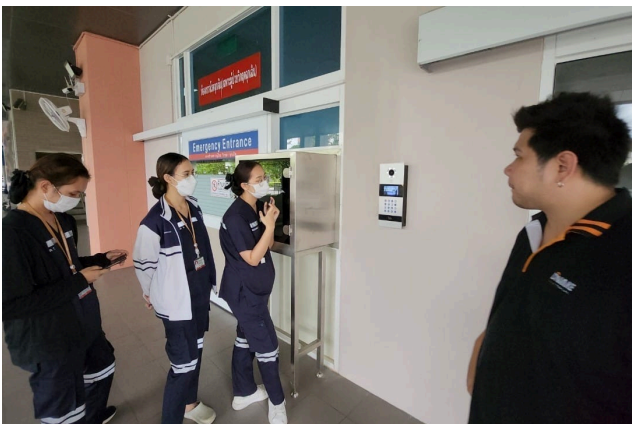

RECENTLY INSTALLED | THAILAND

SMART INTERCOM FOR OFFICES

Countless customers have already chosen DNAKE as their go-to intercom solution provider.

Installed Products • S615 Facial Recognition Door Phone

 **90+**
Countries Covered

 **50,000+**
Projects Completed

 **12,600,000+**
Products Installed

RECENTLY INSTALLED | THAILAND

SMART INTERCOM FOR OFFICES

Countless customers have already chosen DNAKE as their go-to intercom solution provider.

Installed Products

- 902D-B9 Facial Recognition Door Phone

90+

Countries Covered

50,000+

Projects Completed

12,600,000+

Products Installed

RECENTLY INSTALLED | THAILAND

SMART INTERCOM FOR OFFICES

Countless customers have already chosen DNAKE as their go-to intercom solution provider.

Installed Products

- 902D-B9 Facial Recognition Door Phone
- A416 7" Android 10 Indoor Monitor
- E216 7" Linux-based Indoor Monitor