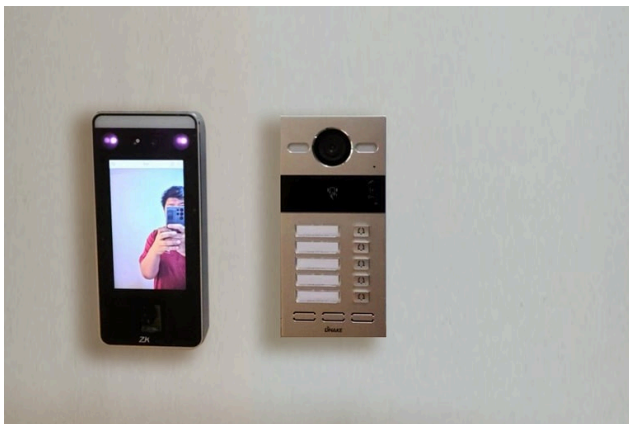

SMART INTERCOM FOR VILLAS

Countless customers have already chosen DNAKE as their go-to intercom solution provider.

Installed Products

- 280D-R2 1-button SIP Video Door Phone
- E216 7" Linux-based Indoor Monitor

90+

Countries Covered

50,000+

Projects Completed

12,600,000+

Products Installed

RECENTLY INSTALLED | THAILAND

SMART INTERCOM FOR OFFICES

Countless customers have already chosen DNAKE as their go-to intercom solution provider.

Installed Products

- S213M Multi-button SIP Video Door Phone
- E216 7" Linux-based Indoor Monitor

90+

Countries Covered