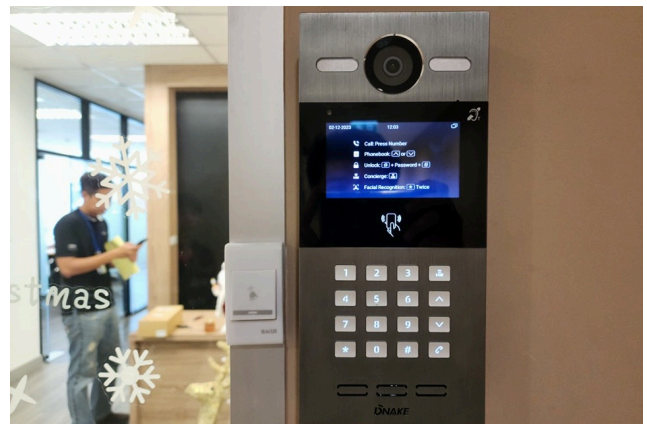

SMART INTERCOM FOR OFFICES

Countless customers have already chosen DNAKE as their go-to intercom solution provider.

Installed Products

- 902D-B6 Facial Recognition Door Phone
- A416 7" Android 10 Indoor Monitor

 **90+**
Countries Covered

 **50,000+**
Projects Completed

 **12,600,000+**
Products Installed

RECENTLY INSTALLED | THAILAND

SMART INTERCOM FOR OFFICES

Countless customers have already chosen DNAKE as their go-to intercom solution provider.

Installed Products

- 280D-R2 1-button SIP Video Door Phone
- E216 7" Linux-based Indoor Monitor

90+

Countries Covered

50,000+

Projects Completed

12,600,000+

Products Installed

RECENTLY INSTALLED | THAILAND

SMART INTERCOM FOR OFFICES

Countless customers have already chosen DNAKE as their go-to intercom solution provider.

Installed Products • S615 Facial Recognition Door Phone

 **90+**
Countries Covered