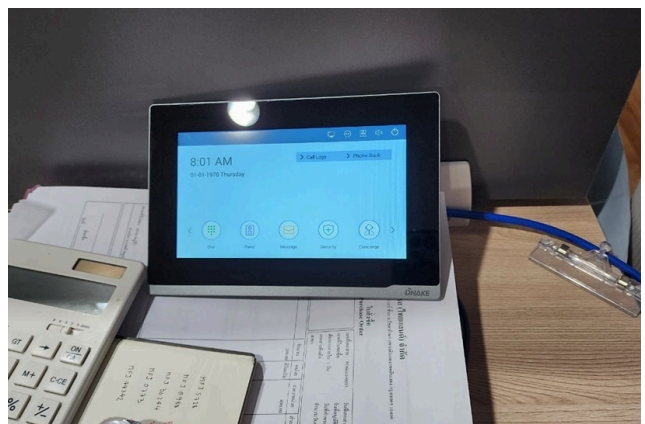

SMART INTERCOM FOR VILLAS

Countless customers have already chosen DNAKE as their go-to intercom solution provider.

Installed Products

- 280D-R2 1-button SIP Video Door Phone
- E216 7" Linux-based Indoor Monitor

90+

Countries Covered

50,000+

Projects Completed

12,600,000+

Products Installed

RECENTLY INSTALLED | THAILAND

SMART INTERCOM FOR OFFICES

Countless customers have already chosen DNAKE as their go-to intercom solution provider.

Installed Products

- S213M Multi-button SIP Video Door Phone
- E216 7" Linux-based Indoor Monitor

90+

Countries Covered