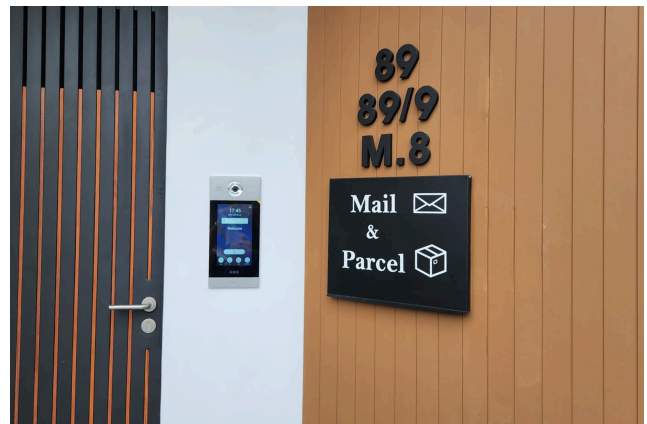

RECENTLY INSTALLED | THAILAND

SMART INTERCOM FOR VILLAS

Countless customers have already chosen DNAKE as their go-to intercom solution provider.

Installed Products

- 902D-B6 Facial Recognition Door Phone
- A416 7" Android 10 Indoor Monitor

90+

Countries Covered

50,000+

Projects Completed

12,600,000+

Products Installed

RECENTLY INSTALLED | THAILAND

SMART INTERCOM FOR VILLAS

Countless customers have already chosen DNAKE as their go-to intercom solution provider.

Installed Products

- S212 1-button SIP Video Door Phone
- E416 7" Android 10 Indoor Monitor

90+

Countries Covered

50,000+