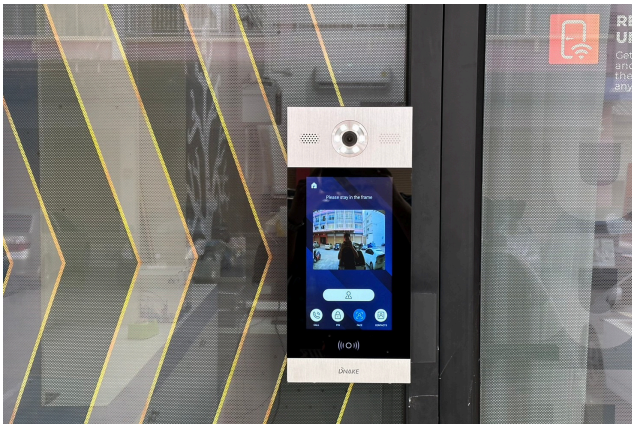

50,000+

Projects Completed

12,600,000+

Products Installed

RECENTLY INSTALLED | THAILAND

SMART INTERCOM FOR OFFICES

Countless customers have already chosen DNAKE as their go-to intercom solution provider.

Installed Products

- S212 1-button SIP Video Door Phone
- E217 7" Linux-based Indoor Monitor

90+

Countries Covered

50,000+

Projects Completed

12,600,000+

Products Installed

RECENTLY INSTALLED | THAILAND

SMART INTERCOM FOR OFFICES

Countless customers have already chosen DNAKE as their go-to intercom solution provider.

Installed Products

- 902D-B6 Facial Recognition Door Phone
- A416 7" Android 10 Indoor Monitor